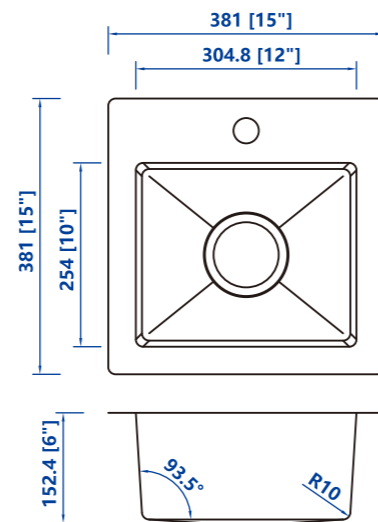

- ◆ 30"x19"x10" (762*482.6*254)
- ◆ 33"x20"x10" (838.2*508*254)

Utility:
R0/R6R0/R10/R15/R25

- ◆ 23"x18"x13"(584.2*457.2*330.2)
- ◆ 26"x18"x13"(660.4*457.2*330.2)

Bowl:
R0/R6R0/R10/R15

- ◆ 24"x16"x9"(609.6*406.4*228.6)
- ◆ 28"x16"x10"(711.2*406.4*254)
- ◆ 30"x16"x10"(762*406.4*254)
- ◆ 32"x17"x10"(812.8*431.8*254)

R0/R6R0/R10/R15

- ◆ TS2121C 21"x21"x9"(533.4x533.4x228.6)
- ◆ TS3121C 31"x21"x9"(787.4x533.4x228.6)
- ◆ TS2522C 25"x22"x9"(635x558.8x228.6)
- ◆ TS3322C 33"x22"x9"(838.2x558.8x228.6)

R0/R6R0/R10/R15

- ◆ TD3121CA 31"x21"x9"5/5(787.4x533.4x228.6)
- ◆ TD3121CB 31"x21"x9"6/4(787.4x533.4x228.6)
- ◆ TD3322CA 33"x22"x9"5/5(838.2x558.8x228.6)
- ◆ TD3322CB 33"x22"x9"6/4(838.2x558.8x228.6)

RV

R0/R10/R15

- ◆ 16"x16"x6" (406.4x406.4x152.4)
- ◆ 22"x16"x6" (658.8x406.4x152.4)
- ◆ 27"x16"x6" (685.8x406.4x152.4)

R0/R10/R15

- ◆ 24"x16"x6" (609.6x406.4x152.4)
- ◆ 27"x16"x6" (685.8x406.4x152.4)

R0/R10/R15

- ◆ 15"x15"x6" (381x381x152.4)
- ◆ 16"x16"x6" (406.4x406.4x152.4)