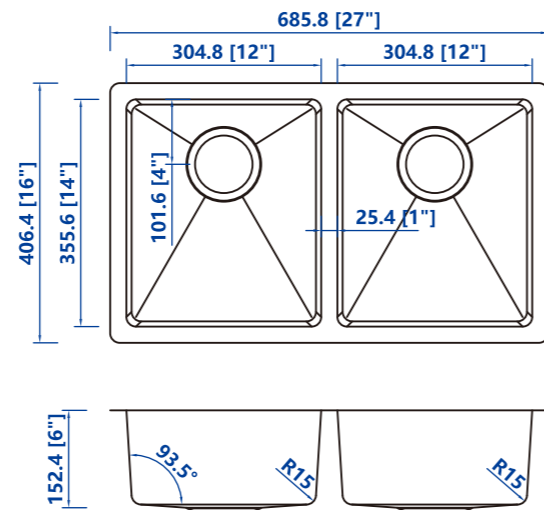

- ◆ 30"x19"x10" (762*482.6*254)
- ◆ 33"x20"x10" (838.2*508*254)

Utility:
R0/R6R0/R10/R15/R25

- ◆ 23"x18"x13"(584.2*457.2*330.2)
- ◆ 26"x18"x13"(660.4*457.2*330.2)

Bowl:
R0/R6R0/R10/R15

- ◆ 24"x16"x9"(609.6*406.4*228.6)
- ◆ 28"x16"x10"(711.2*406.4*254)
- ◆ 30"x16"x10"(762*406.4*254)
- ◆ 32"x17"x10"(812.8*431.8*254)

R0/R6R0/R10/R15

- ◆ TS2121C 21"x21"x9"(533.4x533.4x228.6)
- ◆ TS3121C 31"x21"x9"(787.4x533.4x228.6)
- ◆ TS2522C 25"x22"x9"(635x558.8x228.6)
- ◆ TS3322C 33"x22"x9"(838.2x558.8x228.6)

R0/R6R0/R10/R15

- ◆ TD3121CA 31"x21"x9"5/5(787.4x533.4x228.6)
- ◆ TD3121CB 31"x21"x9"6/4(787.4x533.4x228.6)
- ◆ TD3322CA 33"x22"x9"5/5(838.2x558.8x228.6)
- ◆ TD3322CB 33"x22"x9"6/4(838.2x558.8x228.6)

RV

R0/R10/R15

- ◆ 16"x16"x6" (406.4x406.4x152.4)
- ◆ 22"x16"x6" (658.8x406.4x152.4)
- ◆ 27"x16"x6" (685.8x406.4x152.4)

R0/R10/R15

- ◆ 24"x16"x6" (609.6x406.4x152.4)
- ◆ 27"x16"x6" (685.8x406.4x152.4)

R0/R10/R15

- ◆ 15"x15"x6" (381x381x152.4)
- ◆ 16"x16"x6" (406.4x406.4x152.4)