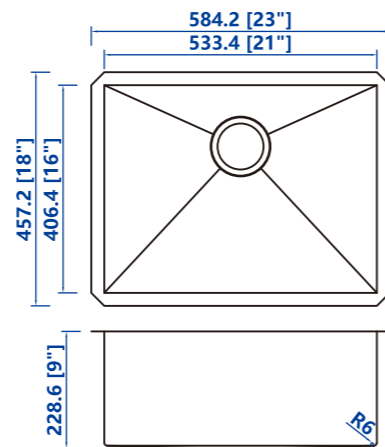

<http://www.speed-vietnam.com>

Email: speed@speedsink.com

Elegant Handcrafted Sinks / 2021

Undermount

R0/R6R0/R10/R15/R25

- ◆ US1618 16"x18"x9" (406.4x457.2x228.6)
- ◆ US2318 23"x18"x9" (584.2x457.2x228.6)
- ◆ US3018 30"x18"x10" (762x457.2x254)
- ◆ US3219 32"x19"x10" (812.8x482.6x254)

R0/R6R0/R10/R15/R25

- ◆ UD3018A 16"x18"x9" (406.4x457.2x228.6)
- ◆ UD3018C 23"x18"x9" (584.2x457.2x228.6)
- ◆ UD3219A 30"x18"x10" (762x457.2x254)
- ◆ UD3219C 32"x19"x10" (812.8x482.6x254)

Topmount

R0/R6R0/R10/R15/R25

- ◆ 30"x19"x10" (762*482.6*254)
- ◆ 33"x20"x10" (838.2*508*254)

Utility:
R0/R6R0/R10/R15/R25

- ◆ 23"x18"x13"(584.2*457.2*330.2)
- ◆ 26"x18"x13"(660.4*457.2*330.2)

Bowl:
R0/R6R0/R10/R15

- ◆ 24"x16"x9"(609.6*406.4*228.6)
- ◆ 28"x16"x10"(711.2*406.4*254)
- ◆ 30"x16"x10"(762*406.4*254)
- ◆ 32"x17"x10"(812.8*431.8*254)

- ◆ 15"x15"x6" (381x381x152.4)
- ◆ 16"x16"x6" (406.4x406.4x152.4)