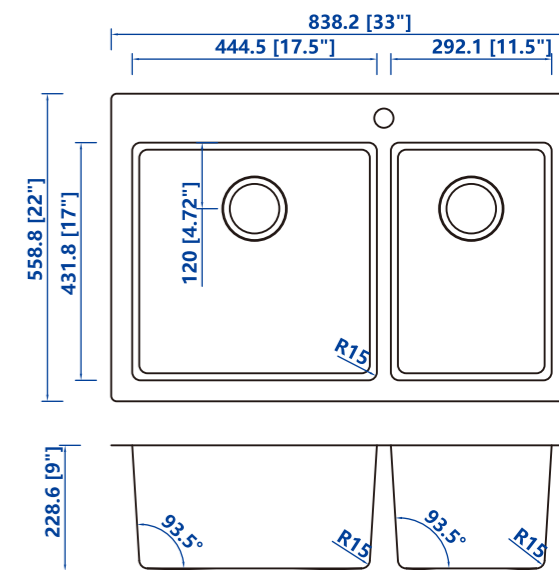

- ◆ 30"x19"x10" (762*482.6*254)
- ◆ 33"x20"x10" (838.2*508*254)

Utility:
R0/R6R0/R10/R15/R25

- ◆ 23"x18"x13"(584.2*457.2*330.2)
- ◆ 26"x18"x13"(660.4*457.2*330.2)

Bowl:
R0/R6R0/R10/R15

- ◆ 24"x16"x9"(609.6*406.4*228.6)
- ◆ 28"x16"x10"(711.2*406.4*254)
- ◆ 30"x16"x10"(762*406.4*254)
- ◆ 32"x17"x10"(812.8*431.8*254)

R0/R6R0/R10/R15

- ◆ UD3018CA 30"x18"x9"5/5(762x457.2x228.6)
- ◆ UD3219CA 32"x19"x9"5/5(812.8x482.6x228.6)
- ◆ UD3219CB 32"x19"x9"6/4(812.8x482.6x228.6)
- ◆ UD3319CA 33"x19"x10"5/5(838.2x482.6x228.6)

Topmount - Basic Line

R0/R6R0/R10/R15

- ◆ TS2121C 21"x21"x9"(533.4x533.4x228.6)
- ◆ TS3121C 31"x21"x9"(787.4x533.4x228.6)
- ◆ TS2522C 25"x22"x9"(635x558.8x228.6)
- ◆ TS3322C 33"x22"x9"(838.2x558.8x228.6)

R0/R6R0/R10/R15

- ◆ TD3121CA 31"x21"x9"5/5(787.4x533.4x228.6)
- ◆ TD3121CB 31"x21"x9"6/4(787.4x533.4x228.6)
- ◆ TD3322CA 33"x22"x9"5/5(838.2x558.8x228.6)
- ◆ TD3322CB 33"x22"x9"6/4(838.2x558.8x228.6)

- ◆ 15"x15"x6" (381x381x152.4)
- ◆ 16"x16"x6" (406.4x406.4x152.4)