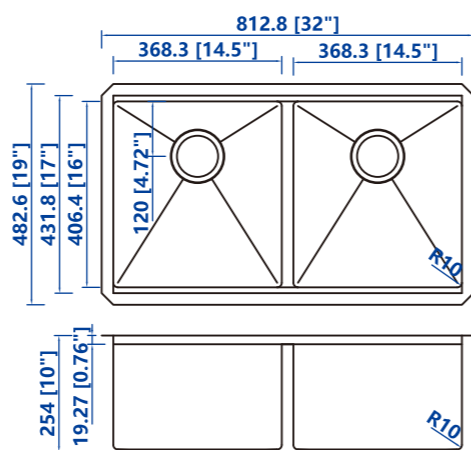

- ◆ TS2121 21"x21"x9" (533.4x533.4x228.6)
- ◆ TS3121 31"x21"x9" (787.4x533.4x228.6)
- ◆ TS2522 25"x22"x10" (635x558.8x254)
- ◆ TS3322 33"x22"x10" (838.2x558.8x254)

R0/R6R0/R10/R15/R25

- ◆ TD3121A 31"x21"x9"5/5 (787.4x533.4x254)
- ◆ TD3121B 31"x21"x9"6/4 (787.4x533.4x254)
- ◆ TD3122A 33"x22"x10"5/5 (838.2x558.8x254)
- ◆ TD3122B 33"x22"x10"6/4 (838.2x558.8x254)

Workstation - Undermount

R0/R6R0/R10

- ◆ US2419L 24"x19"x10" (609.6x482.6x254)
- ◆ US3019L 30"x19"x10" (762x482.6x254)
- ◆ US3219L 32"x19"x10" (812.8x482.6x254)

R0/R10/R15

- ◆ US3219LA 32"x19"x10"5/5 (812.8x482.6x254)
- ◆ US3219LB 32"x19"x10"6/4 (812.8x482.6x254)

- ◆ 30"x19"x10" (762*482.6*254)
- ◆ 33"x20"x10" (838.2*508*254)

Utility:
R0/R6R0/R10/R15/R25

- ◆ 23"x18"x13"(584.2*457.2*330.2)
- ◆ 26"x18"x13"(660.4*457.2*330.2)

Bowl:
R0/R6R0/R10/R15

- ◆ 24"x16"x9"(609.6*406.4*228.6)
- ◆ 28"x16"x10"(711.2*406.4*254)
- ◆ 30"x16"x10"(762*406.4*254)
- ◆ 32"x17"x10"(812.8*431.8*254)

- ◆ 15"x15"x6" (381x381x152.4)
- ◆ 16"x16"x6" (406.4x406.4x152.4)