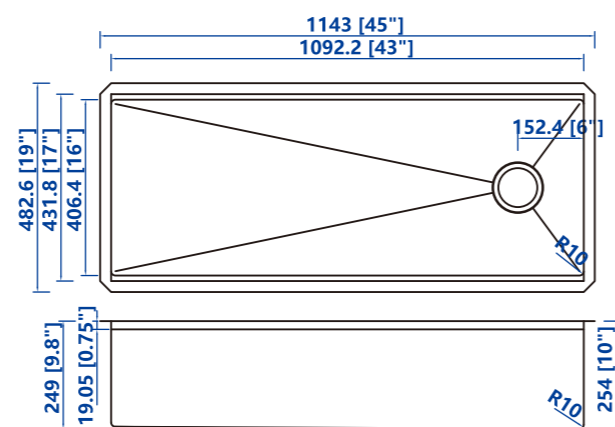

Workstation - Extra