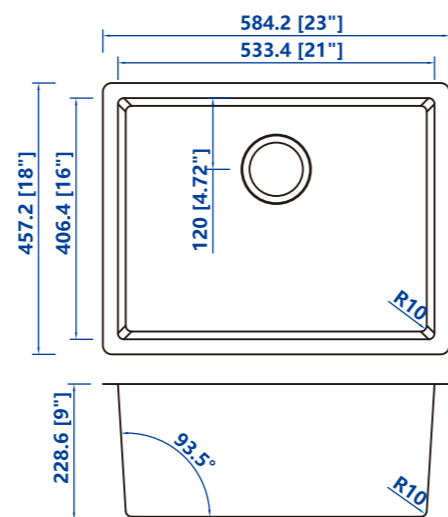

Undermount - Basic Line

R0/R6R0/R10/R15

- US2318C 23"x18"x9" (584.2x457.2x228.6)
- US3018C 30"x18"x9" (762x457.2x228.6)
- US3219C 32"x19"x9" (812.8x482.6x228.6)
- US3319C 33"x19"x9" (838.2x482.6x228.6)