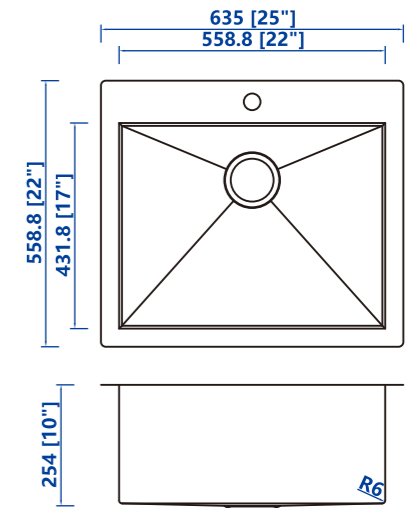

R0/R6R0/R10/R15/R25

- ◆ UD3018A 16"x18"x9" (406.4x457.2x228.6)
- ◆ UD3018C 23"x18"x9" (584.2x457.2x228.6)
- ◆ UD3219A 30"x18"x10" (762x457.2x254)
- ◆ UD3219C 32"x19"x10" (812.8x482.6x254)

Topmount

R0/R6R0/R10/R15/R25

- ◆ TS2121 21"x21"x9" (533.4x533.4x228.6)
- ◆ TS3121 31"x21"x9" (787.4x533.4x228.6)
- ◆ TS2522 25"x22"x10" (635x558.8x254)
- ◆ TS3322 33"x22"x10" (838.2x558.8x254)

R0/R6R0/R10/R15/R25

- ◆ TD3121A 31"x21"x9"5/5 (787.4x533.4x254)
- ◆ TD3121B 31"x21"x9"6/4 (787.4x533.4x254)
- ◆ TD3122A 33"x22"x10"5/5 (838.2x558.8x254)
- ◆ TD3122B 33"x22"x10"6/4 (838.2x558.8x254)

- ◆ 30"x19"x10" (762*482.6*254)
- ◆ 33"x20"x10" (838.2*508*254)

Utility:
R0/R6R0/R10/R15/R25

- ◆ 23"x18"x13"(584.2*457.2*330.2)
- ◆ 26"x18"x13"(660.4*457.2*330.2)

Bowl:
R0/R6R0/R10/R15

- ◆ 24"x16"x9"(609.6*406.4*228.6)
- ◆ 28"x16"x10"(711.2*406.4*254)
- ◆ 30"x16"x10"(762*406.4*254)
- ◆ 32"x17"x10"(812.8*431.8*254)

- ◆ 15"x15"x6" (381x381x152.4)
- ◆ 16"x16"x6" (406.4x406.4x152.4)