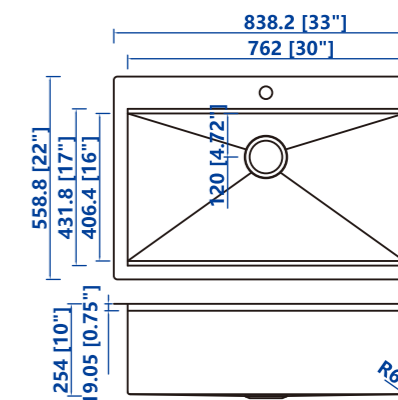

Workstation - Undermount

R0/R6R0/R10

- ◆ US2419L 24"x19"x10" (609.6x482.6x254)
- ◆ US3019L 30"x19"x10" (762x482.6x254)
- ◆ US3219L 32"x19"x10" (812.8x482.6x254)

R0/R10/R15

- ◆ US3219LA 32"x19"x10"5/5 (812.8x482.6x254)
- ◆ US3219LB 32"x19"x10"6/4 (812.8x482.6x254)

Workstation - Topmount

R0/R6R0/R10

- ◆ TS2522L 25"x22"x10" (635x558.8x254)
- ◆ TS3322L 33"x22"x10" (838.2x558.8x254)

R0/R10/R15

- ◆ TS3322LA 33"x22"x10"5/5 (838.2x558.8x254)
- ◆ TS2522LB 33"x22"x10"6/4 (838.2x558.8x254)

- ◆ 30"x19"x10" (762*482.6*254)
- ◆ 33"x20"x10" (838.2*508*254)

Utility:
R0/R6R0/R10/R15/R25

- ◆ 23"x18"x13"(584.2*457.2*330.2)
- ◆ 26"x18"x13"(660.4*457.2*330.2)

Bowl:
R0/R6R0/R10/R15

- ◆ 24"x16"x9"(609.6*406.4*228.6)
- ◆ 28"x16"x10"(711.2*406.4*254)
- ◆ 30"x16"x10"(762*406.4*254)
- ◆ 32"x17"x10"(812.8*431.8*254)

- ◆ 15"x15"x6" (381x381x152.4)
- ◆ 16"x16"x6" (406.4x406.4x152.4)