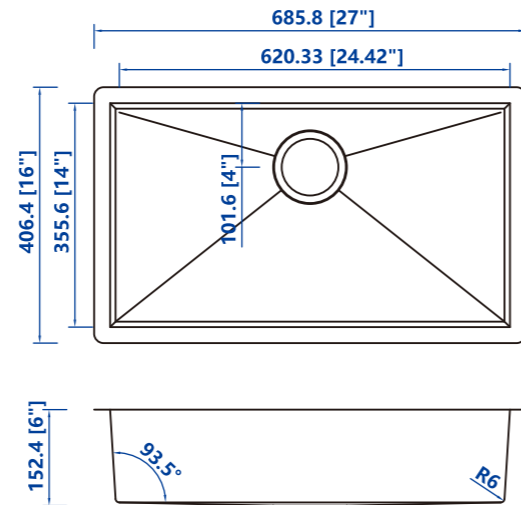

- ◆ 30"x19"x10" (762*482.6*254)
- ◆ 33"x20"x10" (838.2*508*254)

Utility:
R0/R6R0/R10/R15/R25

- ◆ 23"x18"x13"(584.2*457.2*330.2)
- ◆ 26"x18"x13"(660.4*457.2*330.2)

Bowl:
R0/R6R0/R10/R15

- ◆ 24"x16"x9"(609.6*406.4*228.6)
- ◆ 28"x16"x10"(711.2*406.4*254)
- ◆ 30"x16"x10"(762*406.4*254)
- ◆ 32"x17"x10"(812.8*431.8*254)

R0/R6R0/R10/R15

- ◆ TS2121C 21"x21"x9"(533.4x533.4x228.6)
- ◆ TS3121C 31"x21"x9"(787.4x533.4x228.6)
- ◆ TS2522C 25"x22"x9"(635x558.8x228.6)
- ◆ TS3322C 33"x22"x9"(838.2x558.8x228.6)

R0/R6R0/R10/R15

- ◆ TD3121CA 31"x21"x9"5/5(787.4x533.4x228.6)
- ◆ TD3121CB 31"x21"x9"6/4(787.4x533.4x228.6)
- ◆ TD3322CA 33"x22"x9"5/5(838.2x558.8x228.6)
- ◆ TD3322CB 33"x22"x9"6/4(838.2x558.8x228.6)

RV

R0/R10/R15

- ◆ 16"x16"x6" (406.4x406.4x152.4)
- ◆ 22"x16"x6" (658.8x406.4x152.4)
- ◆ 27"x16"x6" (685.8x406.4x152.4)

R0/R10/R15

- ◆ 24"x16"x6" (609.6x406.4x152.4)
- ◆ 27"x16"x6" (685.8x406.4x152.4)

R0/R10/R15

- ◆ 15"x15"x6" (381x381x152.4)
- ◆ 16"x16"x6" (406.4x406.4x152.4)