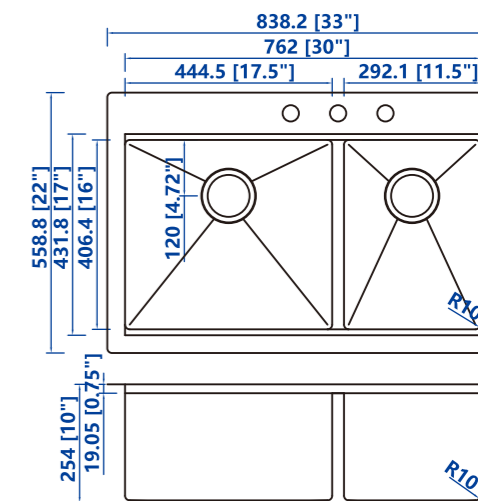

Workstation - Topmount

R0/R6R0/R10

- ◆ TS2522L 25"x22"x10" (635x558.8x254)
- ◆ TS3322L 33"x22"x10" (838.2x558.8x254)

R0/R10/R15

- ◆ TS3322LA 33"x22"x10"5/5 (838.2x558.8x254)
- ◆ TS2522LB 33"x22"x10"6/4 (838.2x558.8x254)

R0/R6R0/R10/R15

- ◆ US2722F 27"x22"x10" (685.8x558.8x254)
- ◆ US3022F 30"x22"x10" (762x558.8x254)
- ◆ US3322F 33"x22"x10" (838.2x558.8x254)
- ◆ US3622F 36"x22"x10" (914.4x558.8x254)

R0/R10/R15

- ◆ UD3322FA 33"x22"x10" 5/5 (838.2x558.8x254)
- ◆ UD3322FB 33"x22"x10" 6/4 (838.2x455.8x254)
- ◆ UD3622FA 36"x22"x10" 5/5 (914.4x558.8x254)
- ◆ UD3622FB 36"x22"x10" 6/4 (914.4x558.8x254)

- ◆ 30"x19"x10" (762*482.6*254)
- ◆ 33"x20"x10" (838.2*508*254)

Utility:
R0/R6R0/R10/R15/R25

- ◆ 23"x18"x13"(584.2*457.2*330.2)
- ◆ 26"x18"x13"(660.4*457.2*330.2)

Bowl:
R0/R6R0/R10/R15

- ◆ 24"x16"x9"(609.6*406.4*228.6)
- ◆ 28"x16"x10"(711.2*406.4*254)
- ◆ 30"x16"x10"(762*406.4*254)
- ◆ 32"x17"x10"(812.8*431.8*254)

- ◆ 15"x15"x6" (381x381x152.4)
- ◆ 16"x16"x6" (406.4x406.4x152.4)