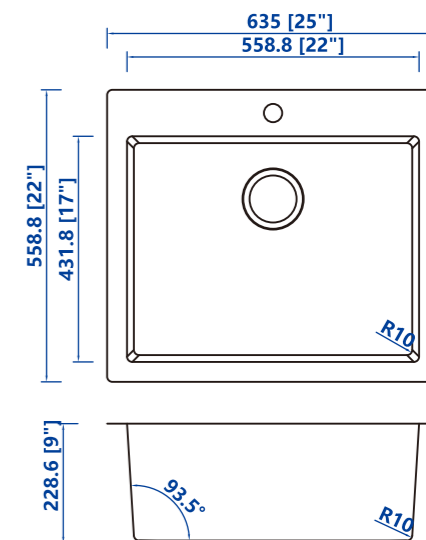

Topmount - Basic Line

R0/R6R0/R10/R15

- TS2121C 21"x21"x9"(533.4x533.4x228.6)
- TS3121C 31"x21"x9"(787.4x533.4x228.6)
- TS2522C 25"x22"x9"(635x558.8x228.6)
- TS3322C 33"x22"x9"(838.2x558.8x228.6)