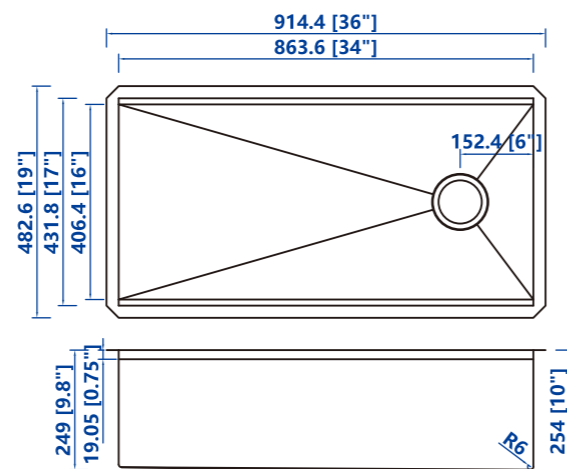

Workstation - Extra