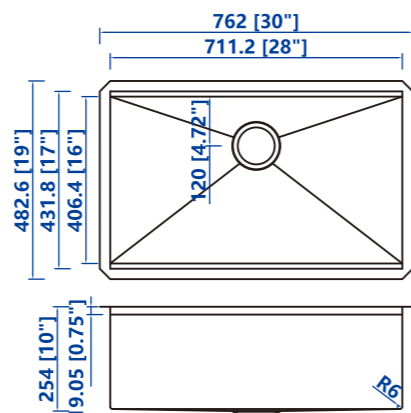

- ◆ TS2121 21"x21"x9" (533.4x533.4x228.6)
- ◆ TS3121 31"x21"x9" (787.4x533.4x228.6)
- ◆ TS2522 25"x22"x10" (635x558.8x254)
- ◆ TS3322 33"x22"x10" (838.2x558.8x254)

R0/R6R0/R10/R15/R25

- ◆ TD3121A 31"x21"x9"5/5 (787.4x533.4x254)
- ◆ TD3121B 31"x21"x9"6/4 (787.4x533.4x254)
- ◆ TD3122A 33"x22"x10"5/5 (838.2x558.8x254)
- ◆ TD3122B 33"x22"x10"6/4 (838.2x558.8x254)

Workstation - Undermount

R0/R6R0/R10

- ◆ US2419L 24"x19"x10" (609.6x482.6x254)
- ◆ US3019L 30"x19"x10" (762x482.6x254)
- ◆ US3219L 32"x19"x10" (812.8x482.6x254)

R0/R10/R15

- ◆ US3219LA 32"x19"x10"5/5 (812.8x482.6x254)
- ◆ US3219LB 32"x19"x10"6/4 (812.8x482.6x254)

- ◆ 30"x19"x10" (762*482.6*254)
- ◆ 33"x20"x10" (838.2*508*254)

Utility:
R0/R6R0/R10/R15/R25

- ◆ 23"x18"x13"(584.2*457.2*330.2)
- ◆ 26"x18"x13"(660.4*457.2*330.2)

Bowl:
R0/R6R0/R10/R15

- ◆ 24"x16"x9"(609.6*406.4*228.6)
- ◆ 28"x16"x10"(711.2*406.4*254)
- ◆ 30"x16"x10"(762*406.4*254)
- ◆ 32"x17"x10"(812.8*431.8*254)

- ◆ 15"x15"x6" (381x381x152.4)
- ◆ 16"x16"x6" (406.4x406.4x152.4)