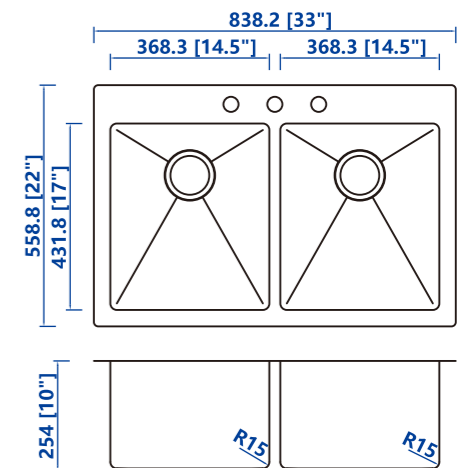

R0/R6R0/R10/R15/R25

- ◆ UD3018A 16"x18"x9" (406.4x457.2x228.6)
- ◆ UD3018C 23"x18"x9" (584.2x457.2x228.6)
- ◆ UD3219A 30"x18"x10" (762x457.2x254)
- ◆ UD3219C 32"x19"x10" (812.8x482.6x254)

Topmount

R0/R6R0/R10/R15/R25

- ◆ TS2121 21"x21"x9" (533.4x533.4x228.6)
- ◆ TS3121 31"x21"x9" (787.4x533.4x228.6)
- ◆ TS2522 25"x22"x10" (635x558.8x254)
- ◆ TS3322 33"x22"x10" (838.2x558.8x254)

R0/R6R0/R10/R15/R25

- ◆ TD3121A 31"x21"x9"5/5 (787.4x533.4x254)
- ◆ TD3121B 31"x21"x9"6/4 (787.4x533.4x254)
- ◆ TD3122A 33"x22"x10"5/5 (838.2x558.8x254)
- ◆ TD3122B 33"x22"x10"6/4 (838.2x558.8x254)

- ◆ 30"x19"x10" (762*482.6*254)
- ◆ 33"x20"x10" (838.2*508*254)

Utility:
R0/R6R0/R10/R15/R25

- ◆ 23"x18"x13"(584.2*457.2*330.2)
- ◆ 26"x18"x13"(660.4*457.2*330.2)

Bowl:
R0/R6R0/R10/R15

- ◆ 24"x16"x9"(609.6*406.4*228.6)
- ◆ 28"x16"x10"(711.2*406.4*254)
- ◆ 30"x16"x10"(762*406.4*254)
- ◆ 32"x17"x10"(812.8*431.8*254)

- ◆ 15"x15"x6" (381x381x152.4)
- ◆ 16"x16"x6" (406.4x406.4x152.4)